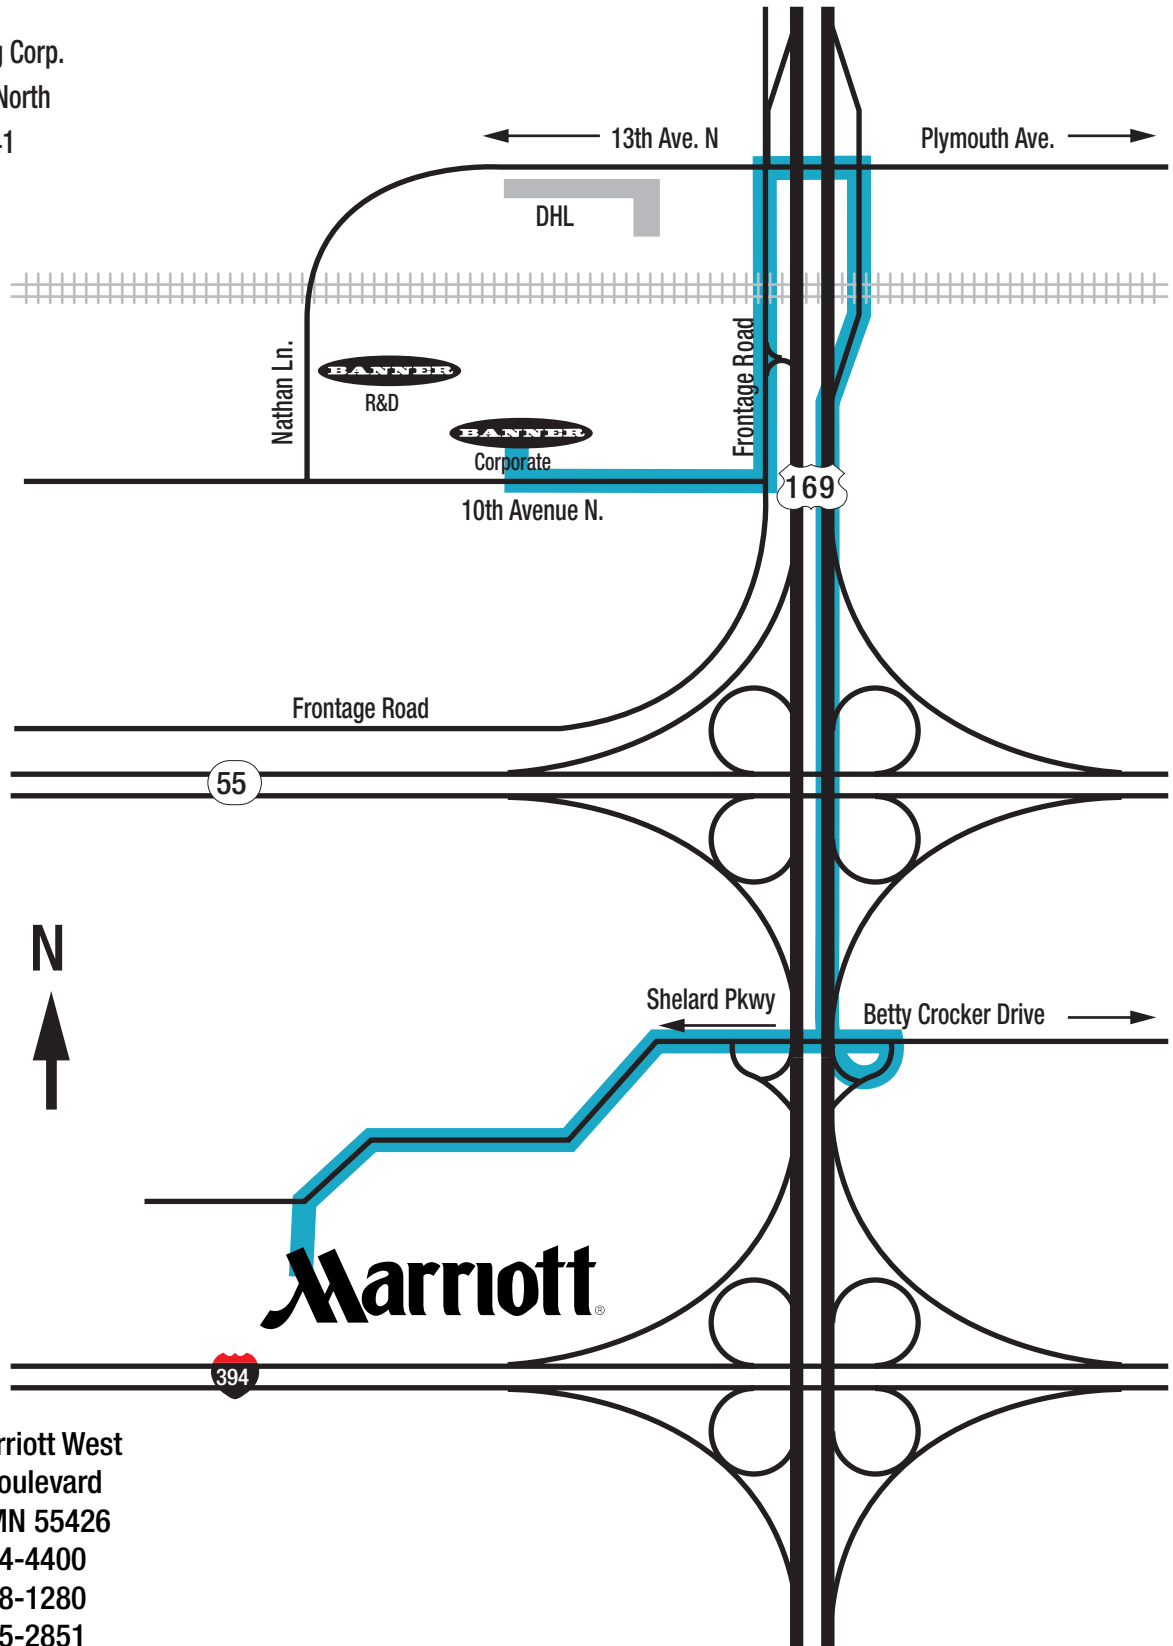

From Minneapolis Marriott West to Banner Engineering Corp.

Take a right out of the Marriott. Follow road (Shelard Pkwy) around. Take 169 North to Plymouth Ave/13th Ave exit. Follow ramp to lights. Take a left (go under hwy). At next light, take left onto service road, stay in right hand lane, take a right onto 10th Ave North. Banner is the second building on the right side.

Banner Engineering Corp.
9741 10th Avenue North
Plymouth, MN 55441
763-544-3164

Minneapolis Marriott West
9960 Wayzata Boulevard
St. Louis Park, MN 55426
Phone: (952) 544-4400
(866) 268-1280
Fax: (952) 545-2851