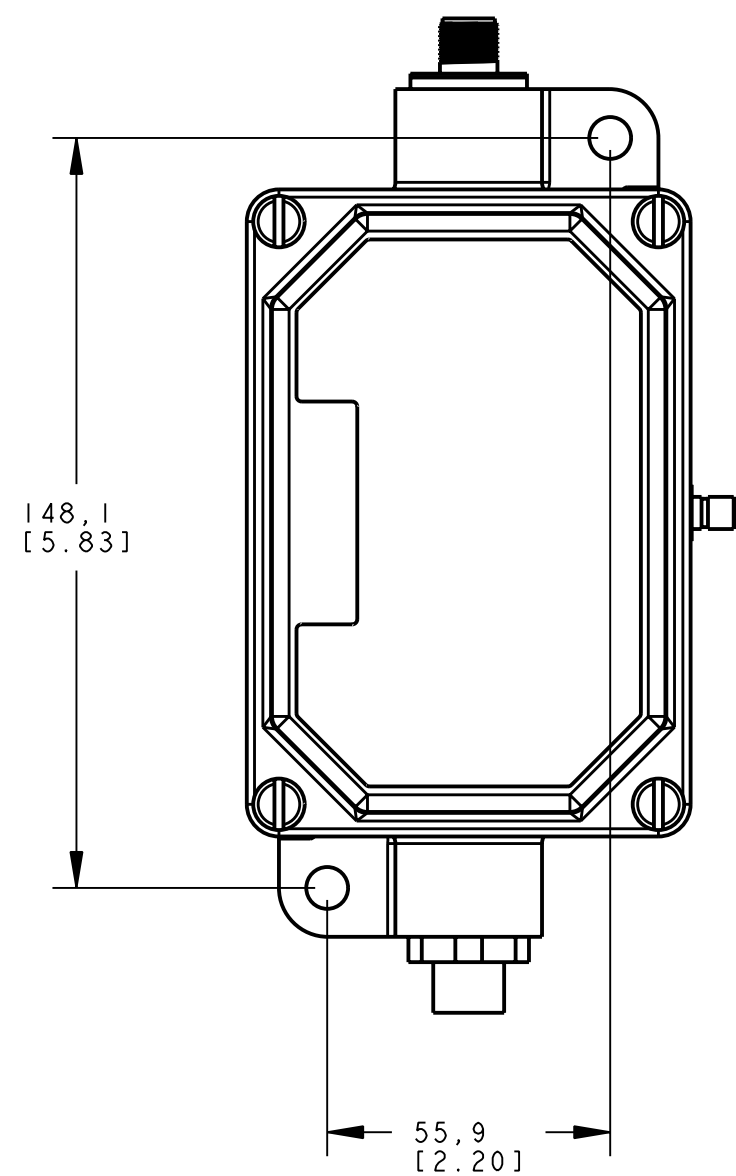

NOTES:
1. ALL DIMENSIONS ARE MILLIMETERS [INCHES] UNLESS OTHERWISE NOTED.

This drawing is the property of BANNER ENGINEERING CORP. and is proprietary in general and in detail. Its contents shall not be revealed to outside parties without written consent of BANNER.

BANNER BANNER ENGINEERING CORP.
P.O. BOX 9414
MINNEAPOLIS, MN 55440

THIRD ANGLE PROJECTION

TITLE
DXER9 TYPICAL WEB CAD DRAWING 2D/3D

SIZE C	DRAWING NO. 150135	REV. A
-----------	------------------------------	------------------