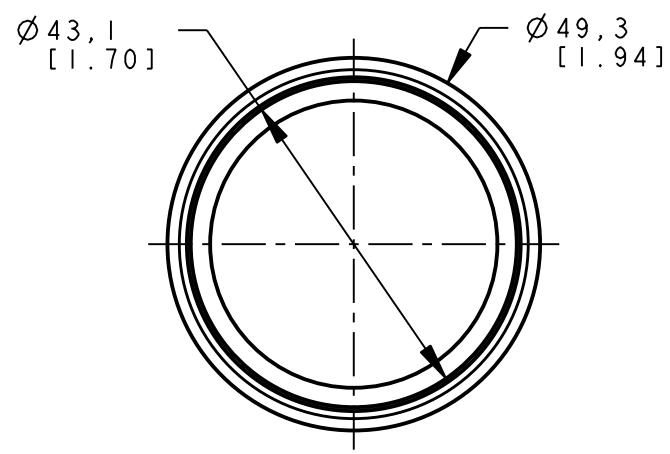

8 7 6 5 4 3 2 1

D
C
B
A

D
C
B
A

This drawing is the property of BANNER ENGINEERING CORP. and is proprietary in general and in detail. Its contents shall not be revealed to outside parties without written consent of BANNER.

BANNER ENGINEERING CORP.
P.O. BOX 9414
MINNEAPOLIS, MN 55440

THIRD ANGLE PROJECTION

TITLE
**P_SLC50-
WEB CAD DRAWINGS 2D / 3D**

SIZE B	DRAWING NO. 146062	REV. -

SCALE 1:1	SHEET 1 OF 1

NOTES:
1. ALL DIMENSIONS ARE MILLIMETERS [INCHES] UNLESS OTHERWISE NOTED.

8 7 6 5 4 3 2 1

PRO/E