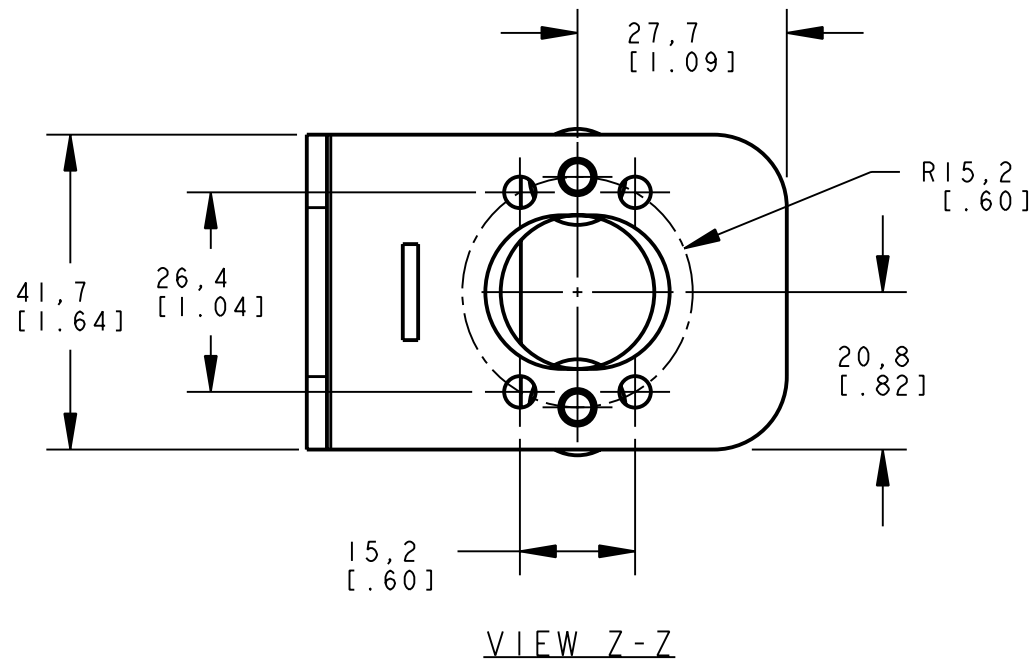

BANNER ENGINEERING CORP.
 P.O. BOX 9414
 MINNEAPOLIS, MN 55440

THIRD ANGLE PROJECTION

TITLE
SMB18UR
WEB CAD DRAWINGS 2D/3D

SIZE B	DRAWING NO. 141618	REV. 2
SCALE 1:1		SHEET 1 OF 2

8 7 6 5 4 3 2 1

D

C

B

A

D

C

B

A

NOTES:
1. ALL DIMENSIONS ARE MILLIMETERS [INCHES] UNLESS OTHERWISE NOTED.

This drawing is the property of BANNER ENGINEERING CORP. and is proprietary in general and in detail. Its contents shall not be revealed to outside parties without written consent of BANNER.