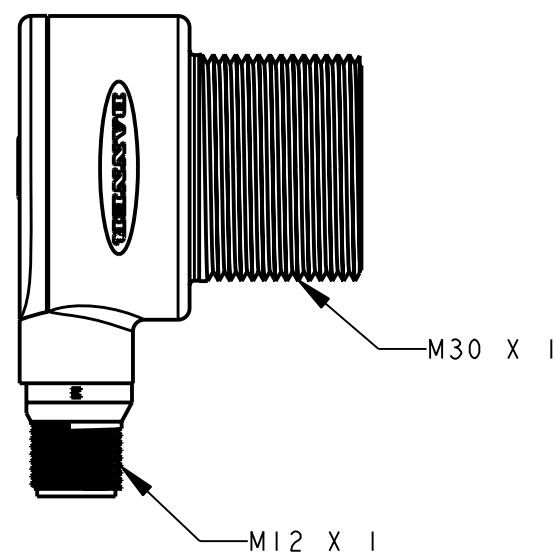

8 | 7 | 6 | 5 | 4 | 3 | 2 | 1

ISOMETRIC VIEW

This drawing is the property of BANNER ENGINEERING CORP. and is proprietary in general and in detail. Its contents shall not be revealed to outside parties without written consent of BANNER.

BANNER ENGINEERING CORP.
P.O. BOX 9414
MINNEAPOLIS, MN 55440

THIRD ANGLE PROJECTION

TITLE

**T30UX EURO OD
WEB CAD DRAWINGS 2D/3D**

SIZE B	DRAWING NO. 138420	REV. -
-----------	------------------------------	-----------

SCALE 1:1	SHEET 1 OF 1
--------------	-----------------

NOTES:
1. ALL DIMENSIONS ARE MILLIMETERS [INCHES] UNLESS OTHERWISE NOTED.

8 | 7 | 6 | 5 | 4 | 3 | 2 | 1 | PRO/E