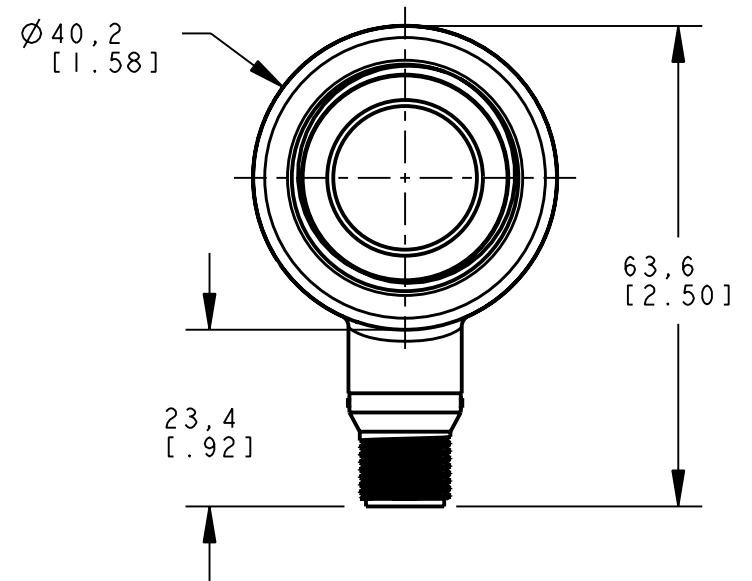

8 | 7 | 6 | 5 | 4 | 3 | 2 | 1

ISOMETRIC VIEW

This drawing is the property of BANNER ENGINEERING CORP. and is proprietary in general and in detail. Its contents shall not be revealed to outside parties without written consent of BANNER.

BANNER ENGINEERING CORP.
P.O. BOX 9414
MINNEAPOLIS, MN 55440

THIRD ANGLE PROJECTION

TITLE

**T30UX EURO OD
WEB CAD DRAWINGS 2D/3D**

SIZE B	DRAWING NO. 138420	REV. -
-----------	------------------------------	-----------

SCALE 1:1	SHEET 1 OF 1
--------------	-----------------

NOTES:
1. ALL DIMENSIONS ARE MILLIMETERS [INCHES] UNLESS OTHERWISE NOTED.

8 | 7 | 6 | 5 | 4 | 3 | 2 | 1 | PRO/E