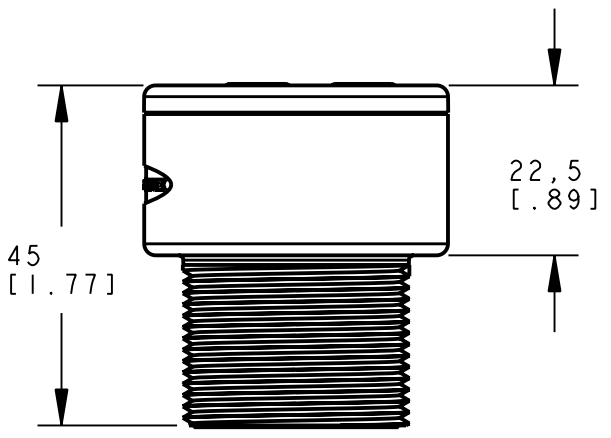

8 | 7 | 6 | 5 | 4 | 3 | 2 | 1

ISOMETRIC VIEW

This drawing is the property of BANNER ENGINEERING CORP. and is proprietary in general and in detail. Its contents shall not be revealed to outside parties without written consent of BANNER.

BANNER ENGINEERING CORP.
P.O. BOX 9414
MINNEAPOLIS, MN 55440

THIRD ANGLE PROJECTION

TITLE

**T30UX EURO OD
WEB CAD DRAWINGS 2D/3D**

SIZE B	DRAWING NO. 138420	REV. -
-----------	------------------------------	-----------

SCALE 1:1	SHEET 1 OF 1
--------------	-----------------

NOTES:
1. ALL DIMENSIONS ARE MILLIMETERS [INCHES] UNLESS OTHERWISE NOTED.

8 | 7 | 6 | 5 | 4 | 3 | 2 | 1 | PRO/E