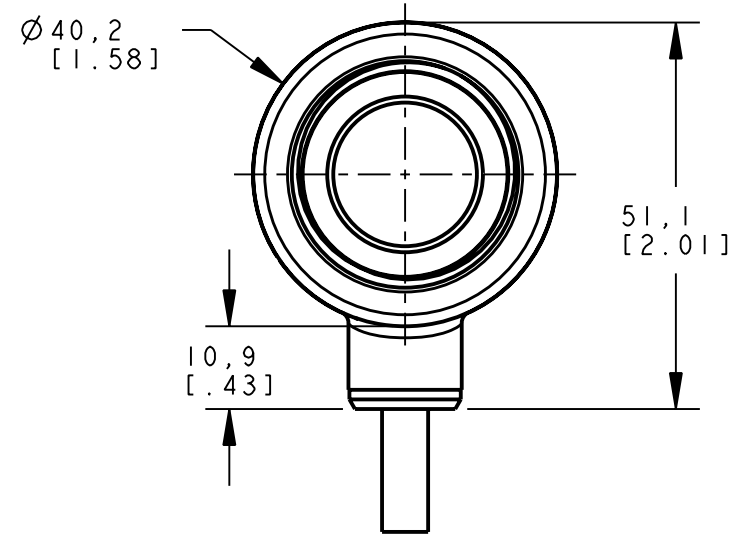

8 | 7 | 6 | 5 | 4 | 3 | 2 | 1

D  
C  
B  
A

D  
C  
B  
A

ISOMETRIC VIEW

This drawing is the property of BANNER ENGINEERING CORP. and is proprietary in general and in detail. Its contents shall not be revealed to outside parties without written consent of BANNER.

BANNER ENGINEERING CORP.  
P.O. BOX 9414  
MINNEAPOLIS, MN 55440

THIRD ANGLE PROJECTION

TITLE

**T30UX CABLE  
WEB CAD DRAWINGS 2D/3D**

SIZE B	DRAWING NO. <b>138419</b>	REV. -
-----------	------------------------------	-----------

SCALE 1:1	SHEET 1 OF 1
--------------	-----------------

NOTES:  
1. ALL DIMENSIONS ARE MILLIMETERS [INCHES] UNLESS OTHERWISE NOTED.

8 | 7 | 6 | 5 | 4 | 3 | 2 | 1

PRO/E