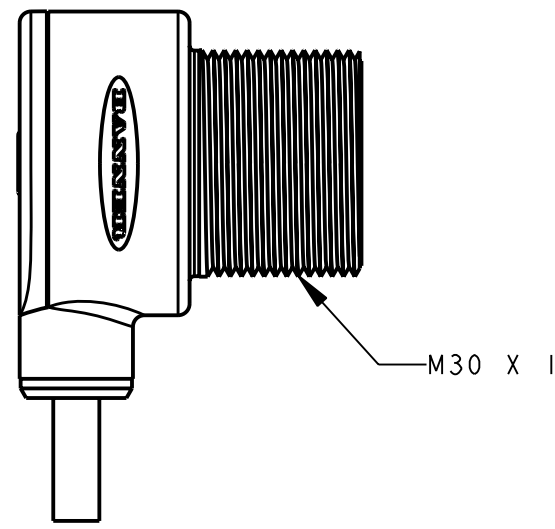

8 | 7 | 6 | 5 | 4 | 3 | 2 | 1

D  
C  
B  
A

D  
C  
B  
A

ISOMETRIC VIEW

This drawing is the property of BANNER ENGINEERING CORP. and is proprietary in general and in detail. Its contents shall not be revealed to outside parties without written consent of BANNER.

BANNER ENGINEERING CORP.  
P.O. BOX 9414  
MINNEAPOLIS, MN 55440

THIRD ANGLE PROJECTION

TITLE

**T30UX CABLE  
WEB CAD DRAWINGS 2D/3D**

SIZE B	DRAWING NO. <b>138419</b>	REV. -
-----------	------------------------------	-----------

SCALE 1:1	SHEET 1 OF 1
--------------	-----------------

NOTES:  
1. ALL DIMENSIONS ARE MILLIMETERS [INCHES] UNLESS OTHERWISE NOTED.

8 | 7 | 6 | 5 | 4 | 3 | 2 | 1

PRO/E