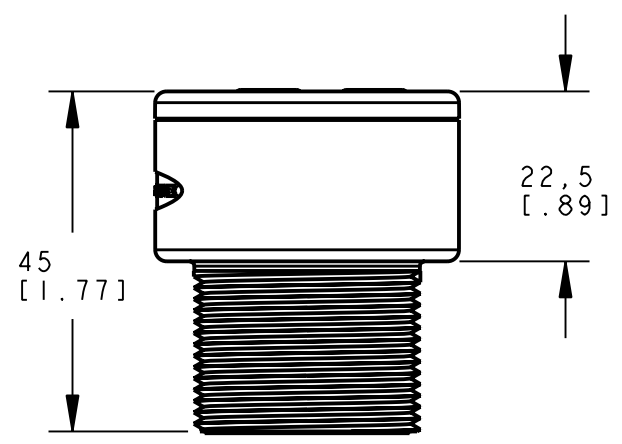

8 | 7 | 6 | 5 | 4 | 3 | 2 | 1

D  
C  
B  
A

D  
C  
B  
A

ISOMETRIC VIEW

This drawing is the property of BANNER ENGINEERING CORP. and is proprietary in general and in detail. Its contents shall not be revealed to outside parties without written consent of BANNER.

BANNER ENGINEERING CORP.  
P.O. BOX 9414  
MINNEAPOLIS, MN 55440

THIRD ANGLE PROJECTION

TITLE

**T30UX CABLE  
WEB CAD DRAWINGS 2D/3D**

SIZE B	DRAWING NO. <b>138419</b>	REV. -
-----------	------------------------------	-----------

SCALE 1:1	SHEET 1 OF 1
--------------	-----------------

NOTES:  
1. ALL DIMENSIONS ARE MILLIMETERS [INCHES] UNLESS OTHERWISE NOTED.

8 | 7 | 6 | 5 | 4 | 3 | 2 | 1

PRO/E